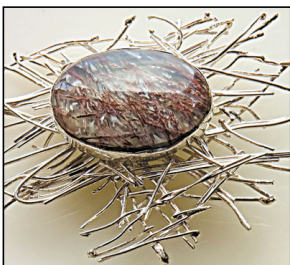

Passageway Gallery