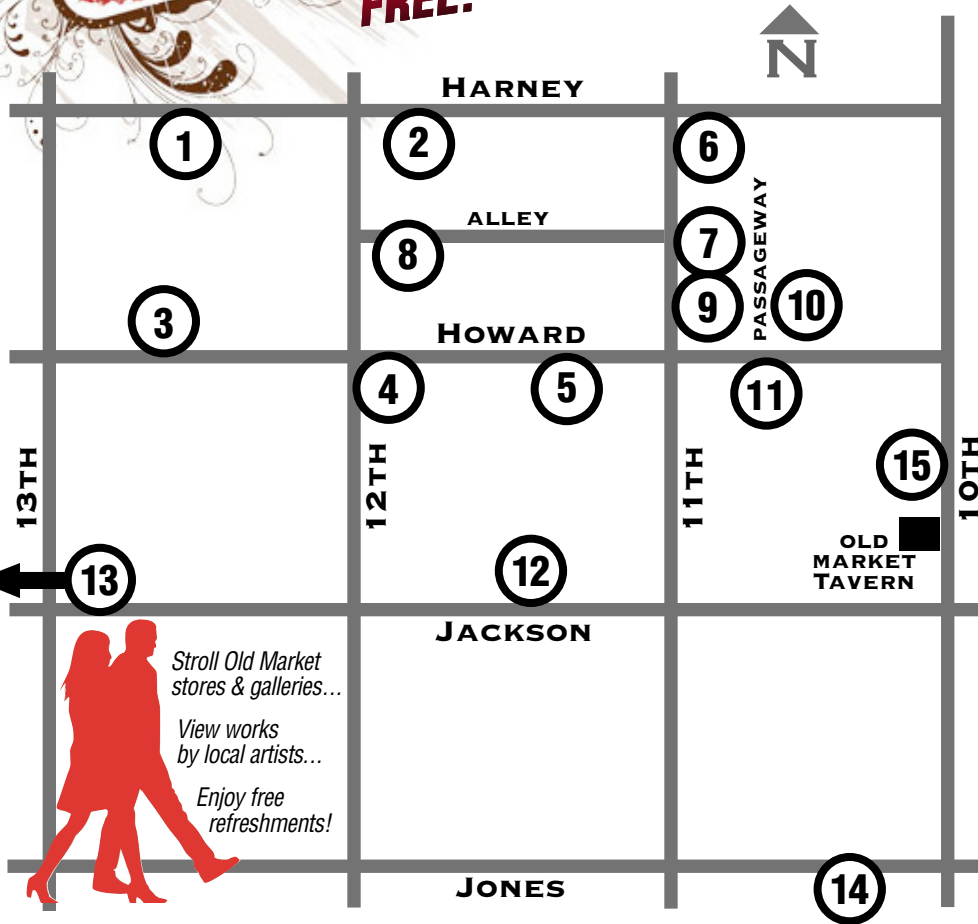

The Reader OLD MARKET GALLERY CRAWL

FREE!

WEDS OCT 14 • 5-8 PM

THE FINAL CRAWL FOR 2009

SPONSORED BY:

Perspective Jewelry Grand Prize for October - Diamond & Tourmaline pendant (\$750 value)

White Crane Gallery

Artist's Cooperative Gallery

Omaha Healing Arts Center

WIN PRIZES by visiting at least 8 stores or galleries tonight.

Have this form stamped with the appropriate number at a minimum of 8 galleries and stores - then drop into the entry box at The Old Market Tavern before 8:30pm. You could win original art, jewelry and other great prizes. Entries with all 15 locations stamped are eligible to win this month's grand prize: a diamond & tourmaline pendant from Perspective Jewelry (photo at left).

PRIZE DRAWING AT 8:30PM Old Market Tavern • 10th & Jackson

MUST BE PRESENT TO WIN

- | | |
|--|---|
| 1 Perspective Jewelry
1209 Harney St. | 9 White Crane Gallery
Lower Passageway |
| 2 Images of Nature
1115 Harney St. | 10 Old Market Artist's Gallery
Lower Passageway |
| 3 Omaha Healing Arts Center
1216 Howard St. | 11 Goldsmith Silversmith
1019 Howard St. |
| 4 First National Bank/Scooters
12th & Howard | 12 Glass Harmony / Jackson Artworks
1108 Jackson St. |
| 5 Sirens / At the Loft Cooperative
1105 Howard St. | 13 jLofts on the Market
1308 Jackson St. |
| 6 Artists Cooperative Gallery
405 S. 11th St. | 14 Nomad Lounge
1013 Jones St. |
| 7 Passageway Gallery
Upper Passageway | 15 Lucile's Old Market
510 S. 10th St. |
| 8 The Dot Gallery
413 S. 12th St.
(enter from alley) | |

(so that we may send you Gallery Crawl news & updates)

Download maps each month at: www.jLofts.com