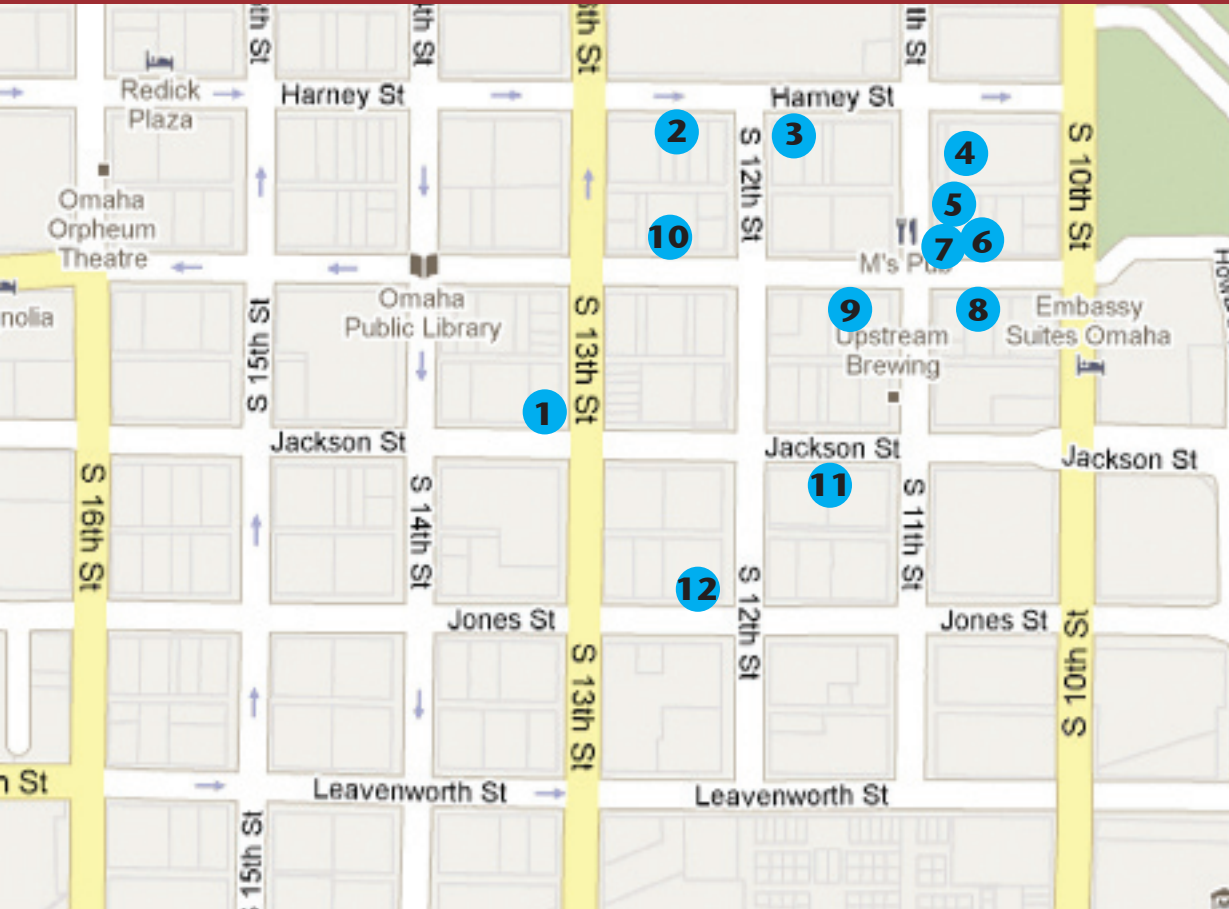

Old Market Gallery Walk

Map For August 10, 2011

Next Walk, Wednesday, September 14th

Prizes will be given away at a location to be determined. at 8:30 pm. Please check at stops for final destination location. Bring your receipt dated August 10, 2011 from one of the participants to be registered for the GRAND PATRON PRIZE!

- | | | | |
|---|---|----|--|
| 1 | jLofts on the Market
1308 Jackson St | 8 | Goldsmith/Silversmith
1019 Howard St |
| 2 | Perspective Jewelry Design
1209 Harney St | 9 | At the Loft Cooperative Gallery
1105 Howard St |
| 3 | The Mangelsen Images of Nature Gallery
1115 Harney St | 10 | Omaha Healing Arts Center
1216 Howard St |
| 4 | Artists Cooperative Gallery
405 S. 11th St | 11 | Big Brain Productions
1123 Jackson St |
| 5 | Passageway Gallery
417 South 11th St | 12 | New BLK
1213 Jones St |
| 6 | White Crane Gallery
1032 Howard St | | |
| 7 | Old Market Artists' Gallery
1034 Howard St | | |

Thank You to our sponsors:

To thank the patrons of the galleries and retailers we have instituted a "Grand Patron Prize". Bring your receipt from a purchase made at one of the participants that evening, along with your completed map and you are registered to win the "Grand Patron Prize".

Other prizes will be awarded based on half-completed maps and completed maps.

**MUST FILL OUT COMPLETELY TO BE ELIGIBLE TO WIN
MUST BE PRESENT TO WIN**

NAME _____

EMAIL _____